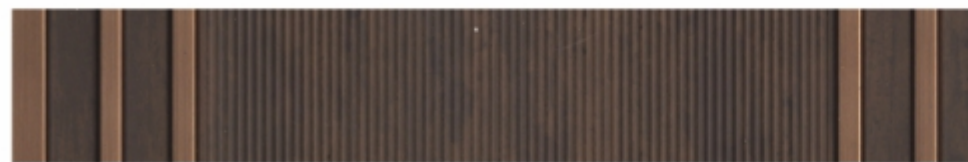

EK 1003 - 12" x 8' 02