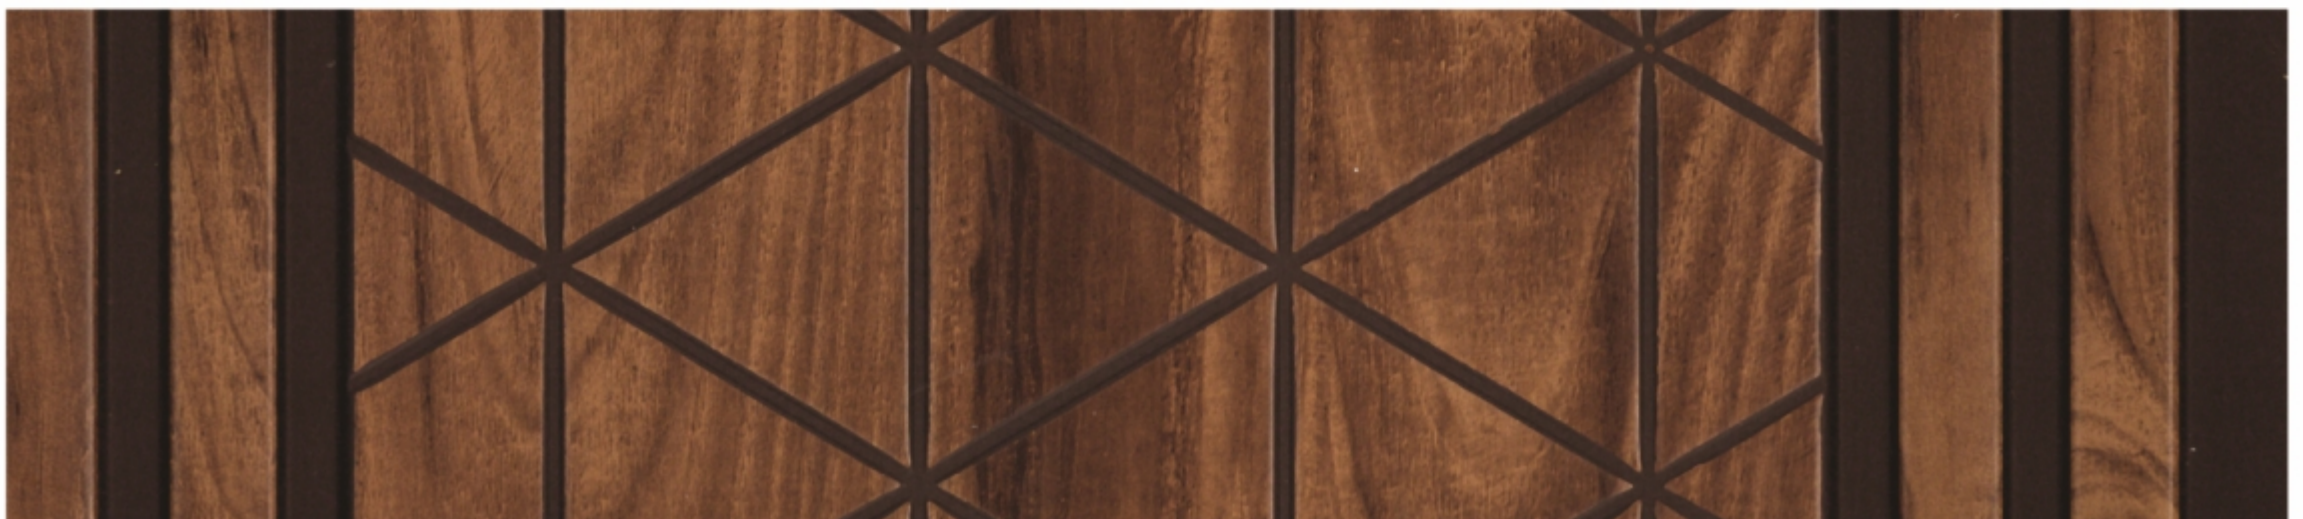

# Delightful & Craft

Contrasting shades that will give a delightful feel to your arena.

EK 1004 - 12" x 8'

Ek 1005 - 12" x 8'

EK 1006 - 12" x 8'