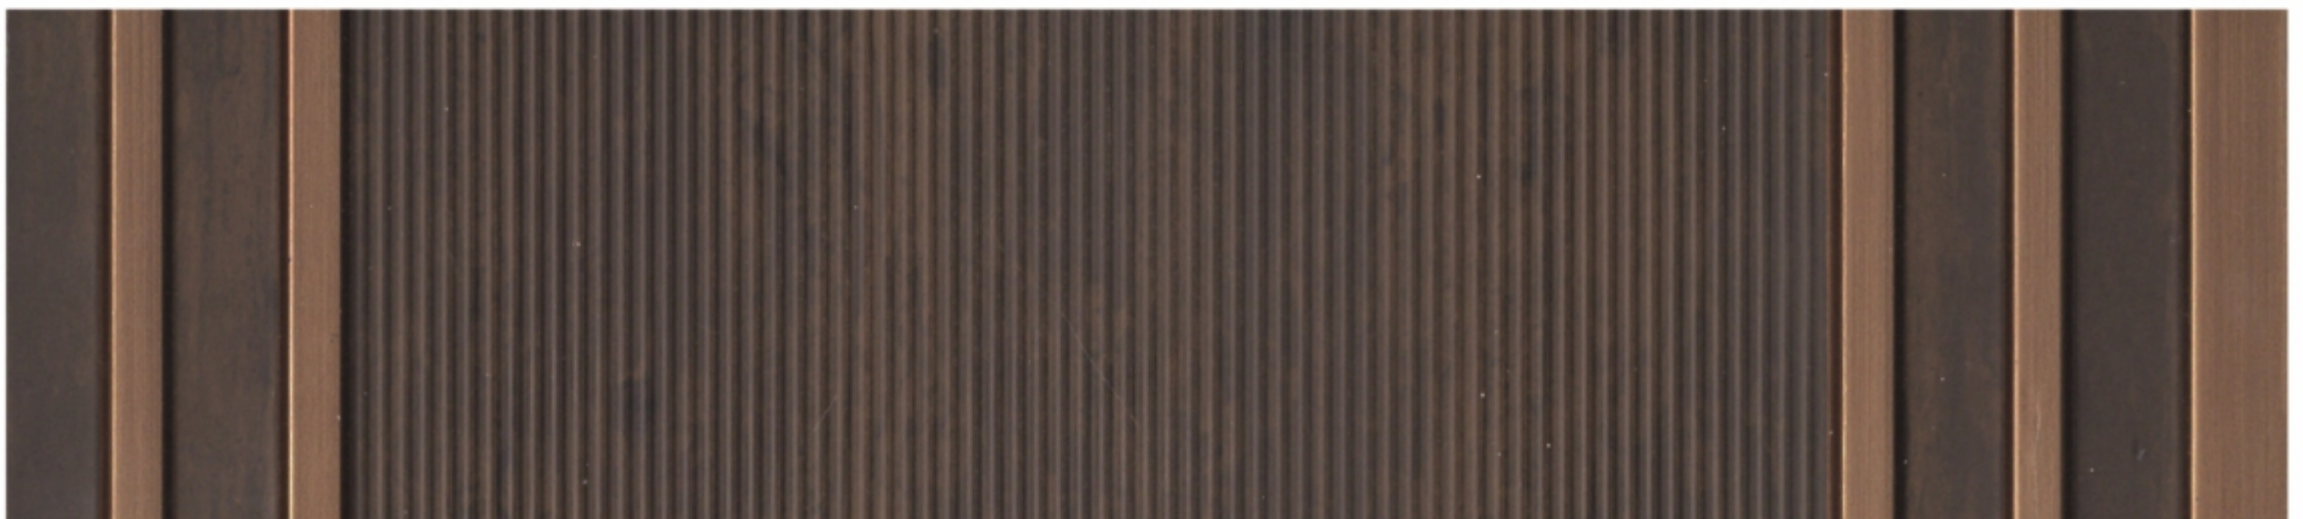

EK 1003 - 12" x 8'