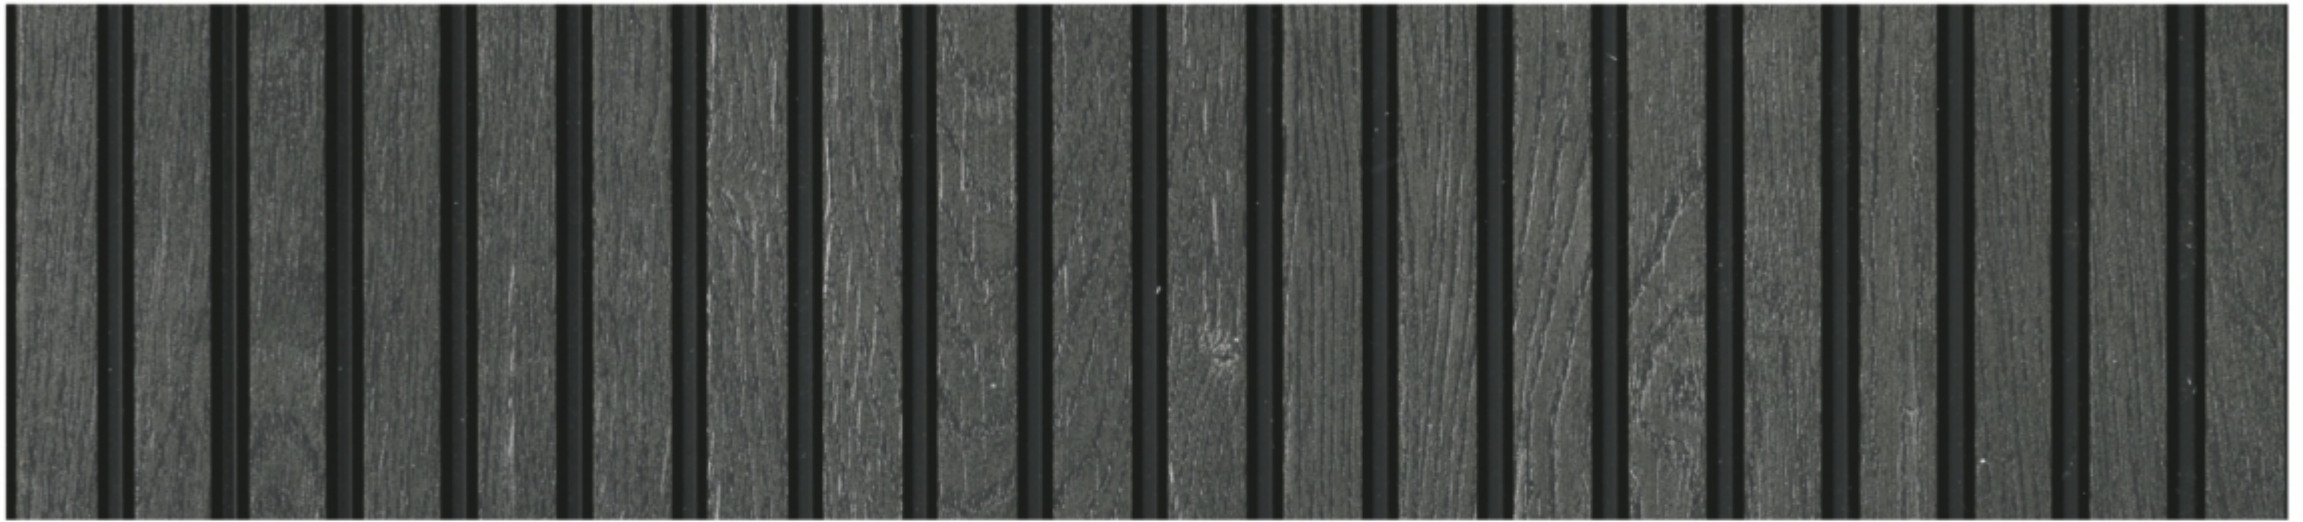

EK 1019 - 12" x 8'